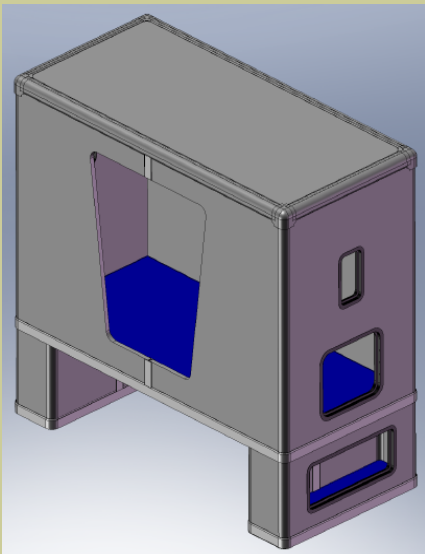

INNOVATIVE COMPOSITE PANEL SYSTEMS

CCV Pick-up Sleepers

Your Application.

Our Innovation.

Custom Options

- ◆ Flooring
- ◆ Windows
- ◆ Compartments
- ◆ Doors
- ◆ Decals
- ◆ Paint
- ◆ Exterior & Interior Material

Product Description

CCV's truck sleepers are manufactured for customers who want an innovative and versatile solution that can be custom ordered to replace the standard sleepers available in the market today.

CCV's sleepers are strong, lightweight, and durable.

Using our experience in building sleepers we have developed a very effective method of manufacturing sleepers for large pick-up trucks.

"CCV has been building sleeper compartments for our trucks that are an integral part of our air suspended cabs. We demand the tightest of tolerances and their quality work is second to none."